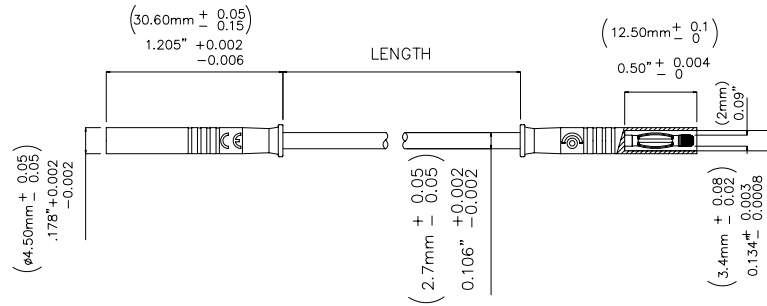

Models 72919
2mm SAFETY Sheathed Patch Cords

Features

- 2mm Male to male straight fixed safety patch cord mates with 2mm jacks.

Materials

- Wire Insulation: PVC
- Plug Body: Nickel plated Brass
- Plug Insulation: Polypropylene
- Plug Tip Insulation: Polysulfone

Ordering Information

Model: 72919-Length-Color
 Available lengths: 20 inches (-20) or 39 inches (-39)
 Available colors: Black (-0) or red (-2)

Specifications

Max Current	10A
Max Voltage	33 Vrms / 70 Vdc
Temperature	-20° C + 80° C
Max Resistance	0.02Ω

All dimensions are in inches. Tolerances (except noted): .xx = ±.02" (.51 mm), .xxx = ± .005" (.127 mm). All specifications are to the latest revisions. Specifications are subject to change without notice. Registered trademarks are the property of their respective companies.